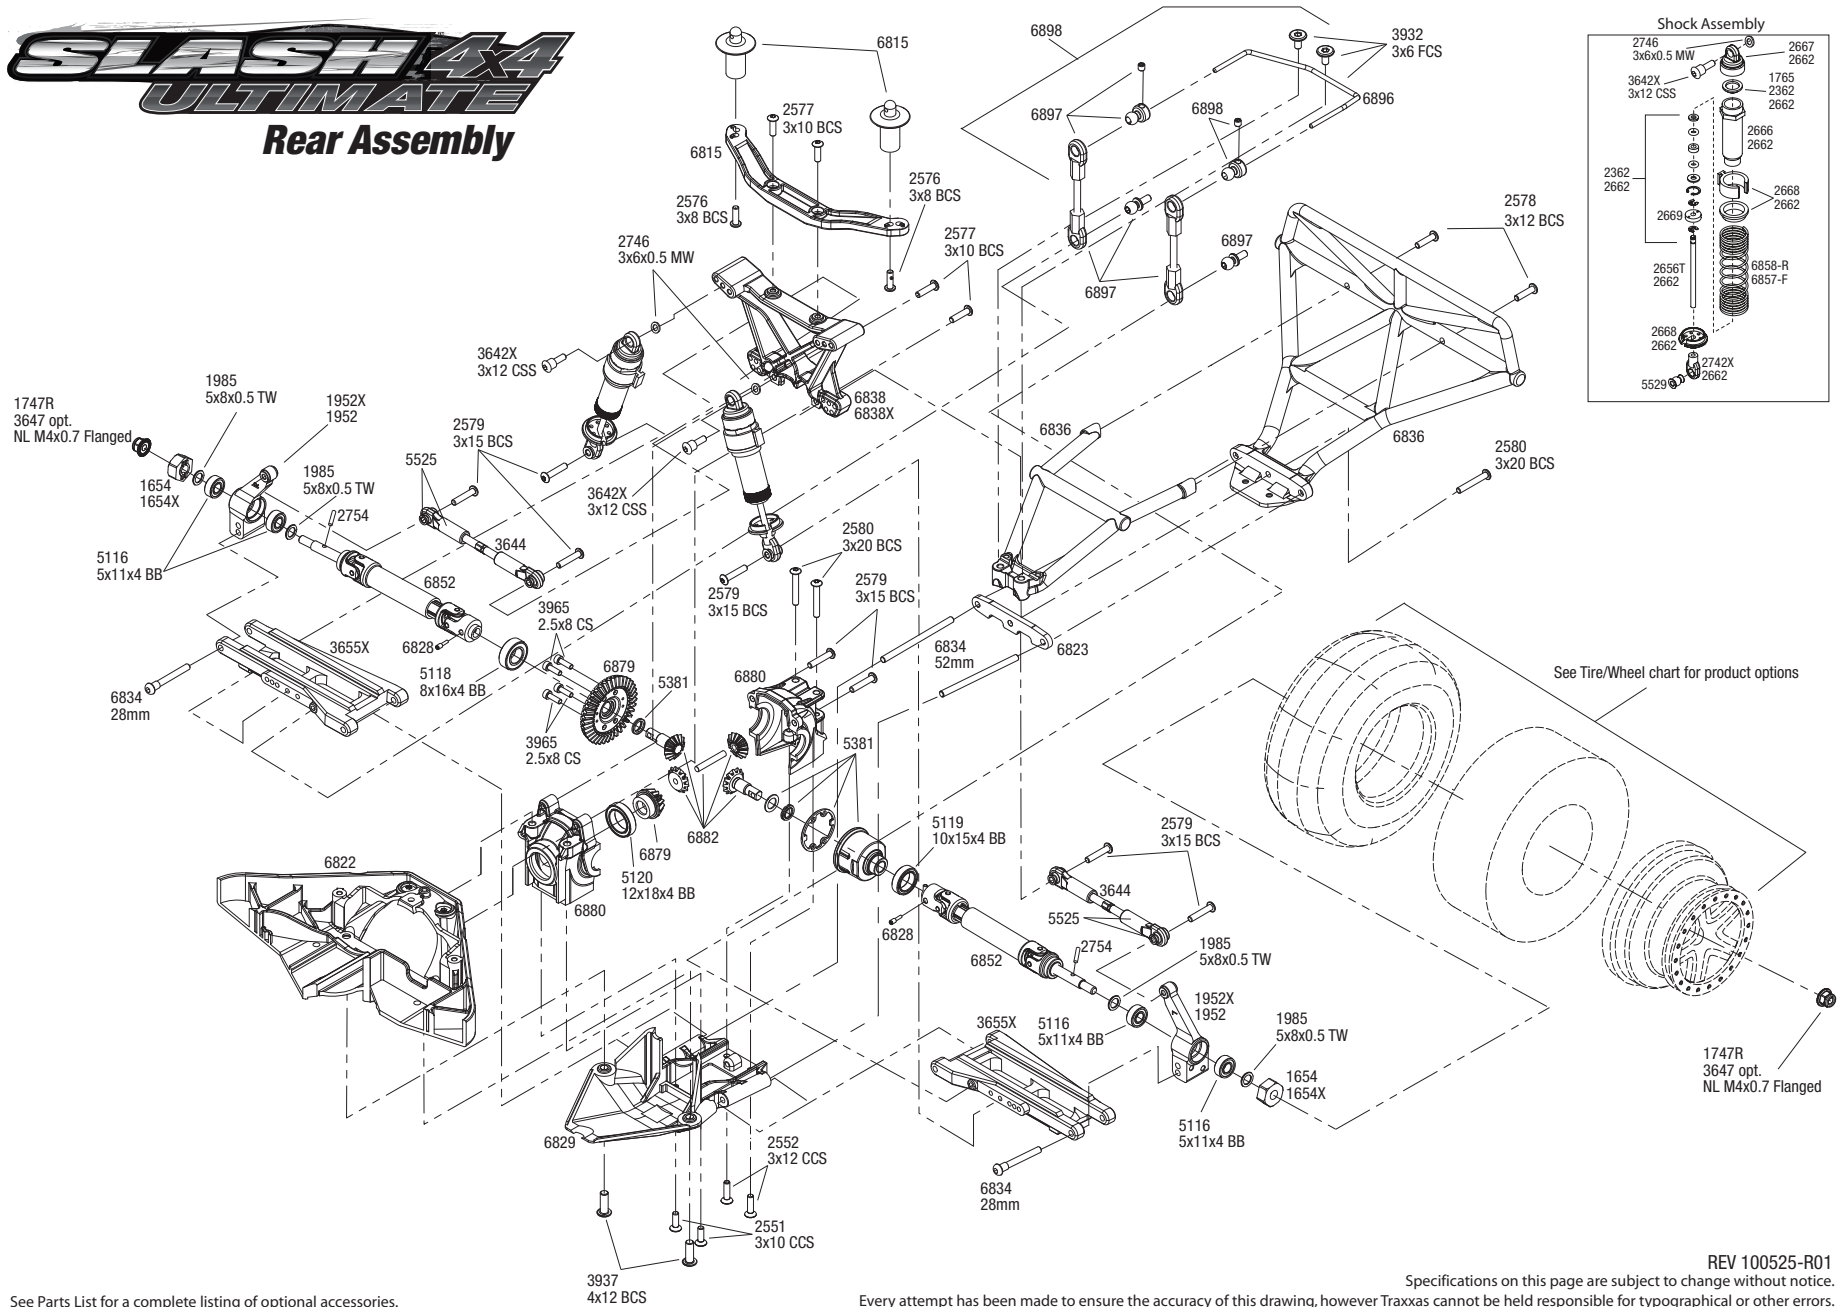

# SLASH 44 ULTIMATE

## Rear Assembly

See Parts List for a complete listing of optional accessories.

Every attempt has been made to ensure the accuracy of this drawing, however Traxxas cannot be held responsible for typographical or other errors.

REV 100525-R01

Specifications on this page are subject to change without notice.